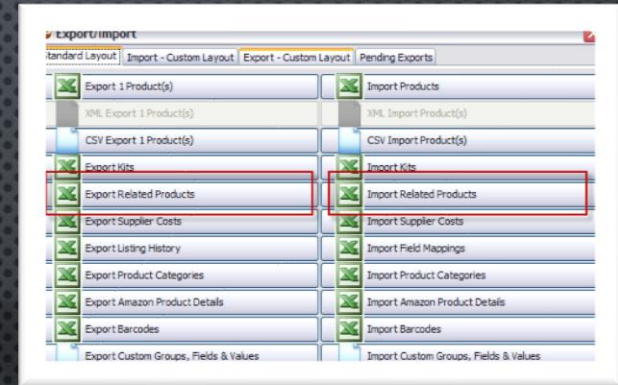

# CELESTIAL GAMES AND BOOKS

- LAUNCHED IN MARCH 2009
- E-BAY ONLY
- EXCEL SLAVES
- UNSTAINABLE MODEL
- ADOPTION OF E-COMMERCE SOFTWARE
- WORLDWIDE TRADING